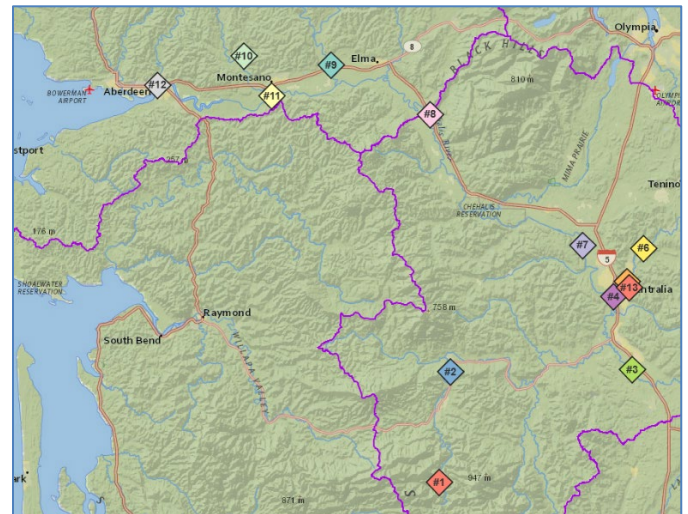

# Chehalis Basin Flood Warning Email Alerts

## Sign-Up Today!

**Chehalis Basin Flood Warning System** sends automatic email alerts about rising flood waters.

### Email Gage Alerts

- #1 Chehalis River below Thrash Creek -- <https://bit.ly/2JVSzuj>
- #2 Chehalis River near Doty -- <https://bit.ly/38HTeKq>
- #3 Newaukum River near Chehalis -- <https://bit.ly/3pzrmhF>
- #4 Chehalis River at Centralia -- <https://bit.ly/2lq8SPW>
- #5 Skookumchuck River at Centralia -- <https://bit.ly/3pl1wO2>
- #6 Skookumchuck River near Bucoda -- <https://bit.ly/2H3lATY>
- #7 Chehalis River near Grand Mound -- <https://bit.ly/36zBoq1>
- #8 Chehalis River at Porter -- <https://bit.ly/3ktep4Y>
- #9 Satsop River near Satsop -- <https://bit.ly/2Us4emC>
- #10 Wynoochee River near Montesano -- <https://bit.ly/32HnuB3>
- #11 Chehalis River near Montesano -- <https://bit.ly/36CLgEd>
- #12 Wishkah River at Aberdeen -- <https://bit.ly/3w63JR8>
- #13 China Creek above FCS at Centralia -- <https://bit.ly/3rZc6gl>