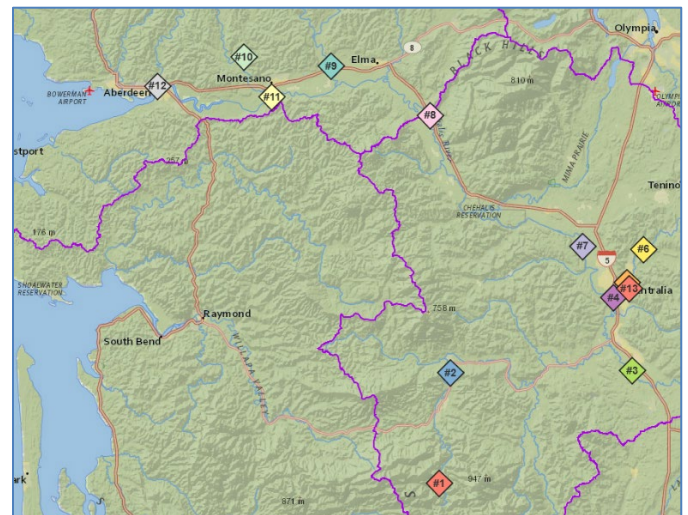

Chehalis Basin Flood Warning Email Alerts

Sign-Up Today!

Chehalis Basin Flood Warning System sends automatic email alerts about rising flood waters.

- #1 Chehalis River below Thrash Creek -- <https://bit.ly/2JVSzuj>.
- #2 Chehalis River near Doty -- <https://bit.ly/38HTeKq>.
- #3 Newaukum River near Chehalis -- <https://bit.ly/3pzrmhF>.
- #4 Chehalis River at Centralia -- <https://bit.ly/2lq8SPW>.
- #5 Skookumchuck River at Centralia -- <https://bit.ly/3pl1wO2>.
- #6 Skookumchuck River near Bucoda -- <https://bit.ly/2H3lATY>.
- #7 Chehalis River near Grand Mound -- <https://bit.ly/36zBoq1>.
- #8 Chehalis River at Porter -- <https://bit.ly/3ktep4Y>.
- #9 Satsop River near Satsop -- <https://bit.ly/2Us4emC>.
- #10 Wynoochee River near Montesano -- <https://bit.ly/32HnuB3>.
- #11 Chehalis River near Montesano -- <https://bit.ly/36CL9Ed>.
- #12 Wishkah River at Aberdeen -- <https://bit.ly/3w63JR8>.
- #13 China Creek above FCS at Centralia -- <https://bit.ly/3rZc6gl>.