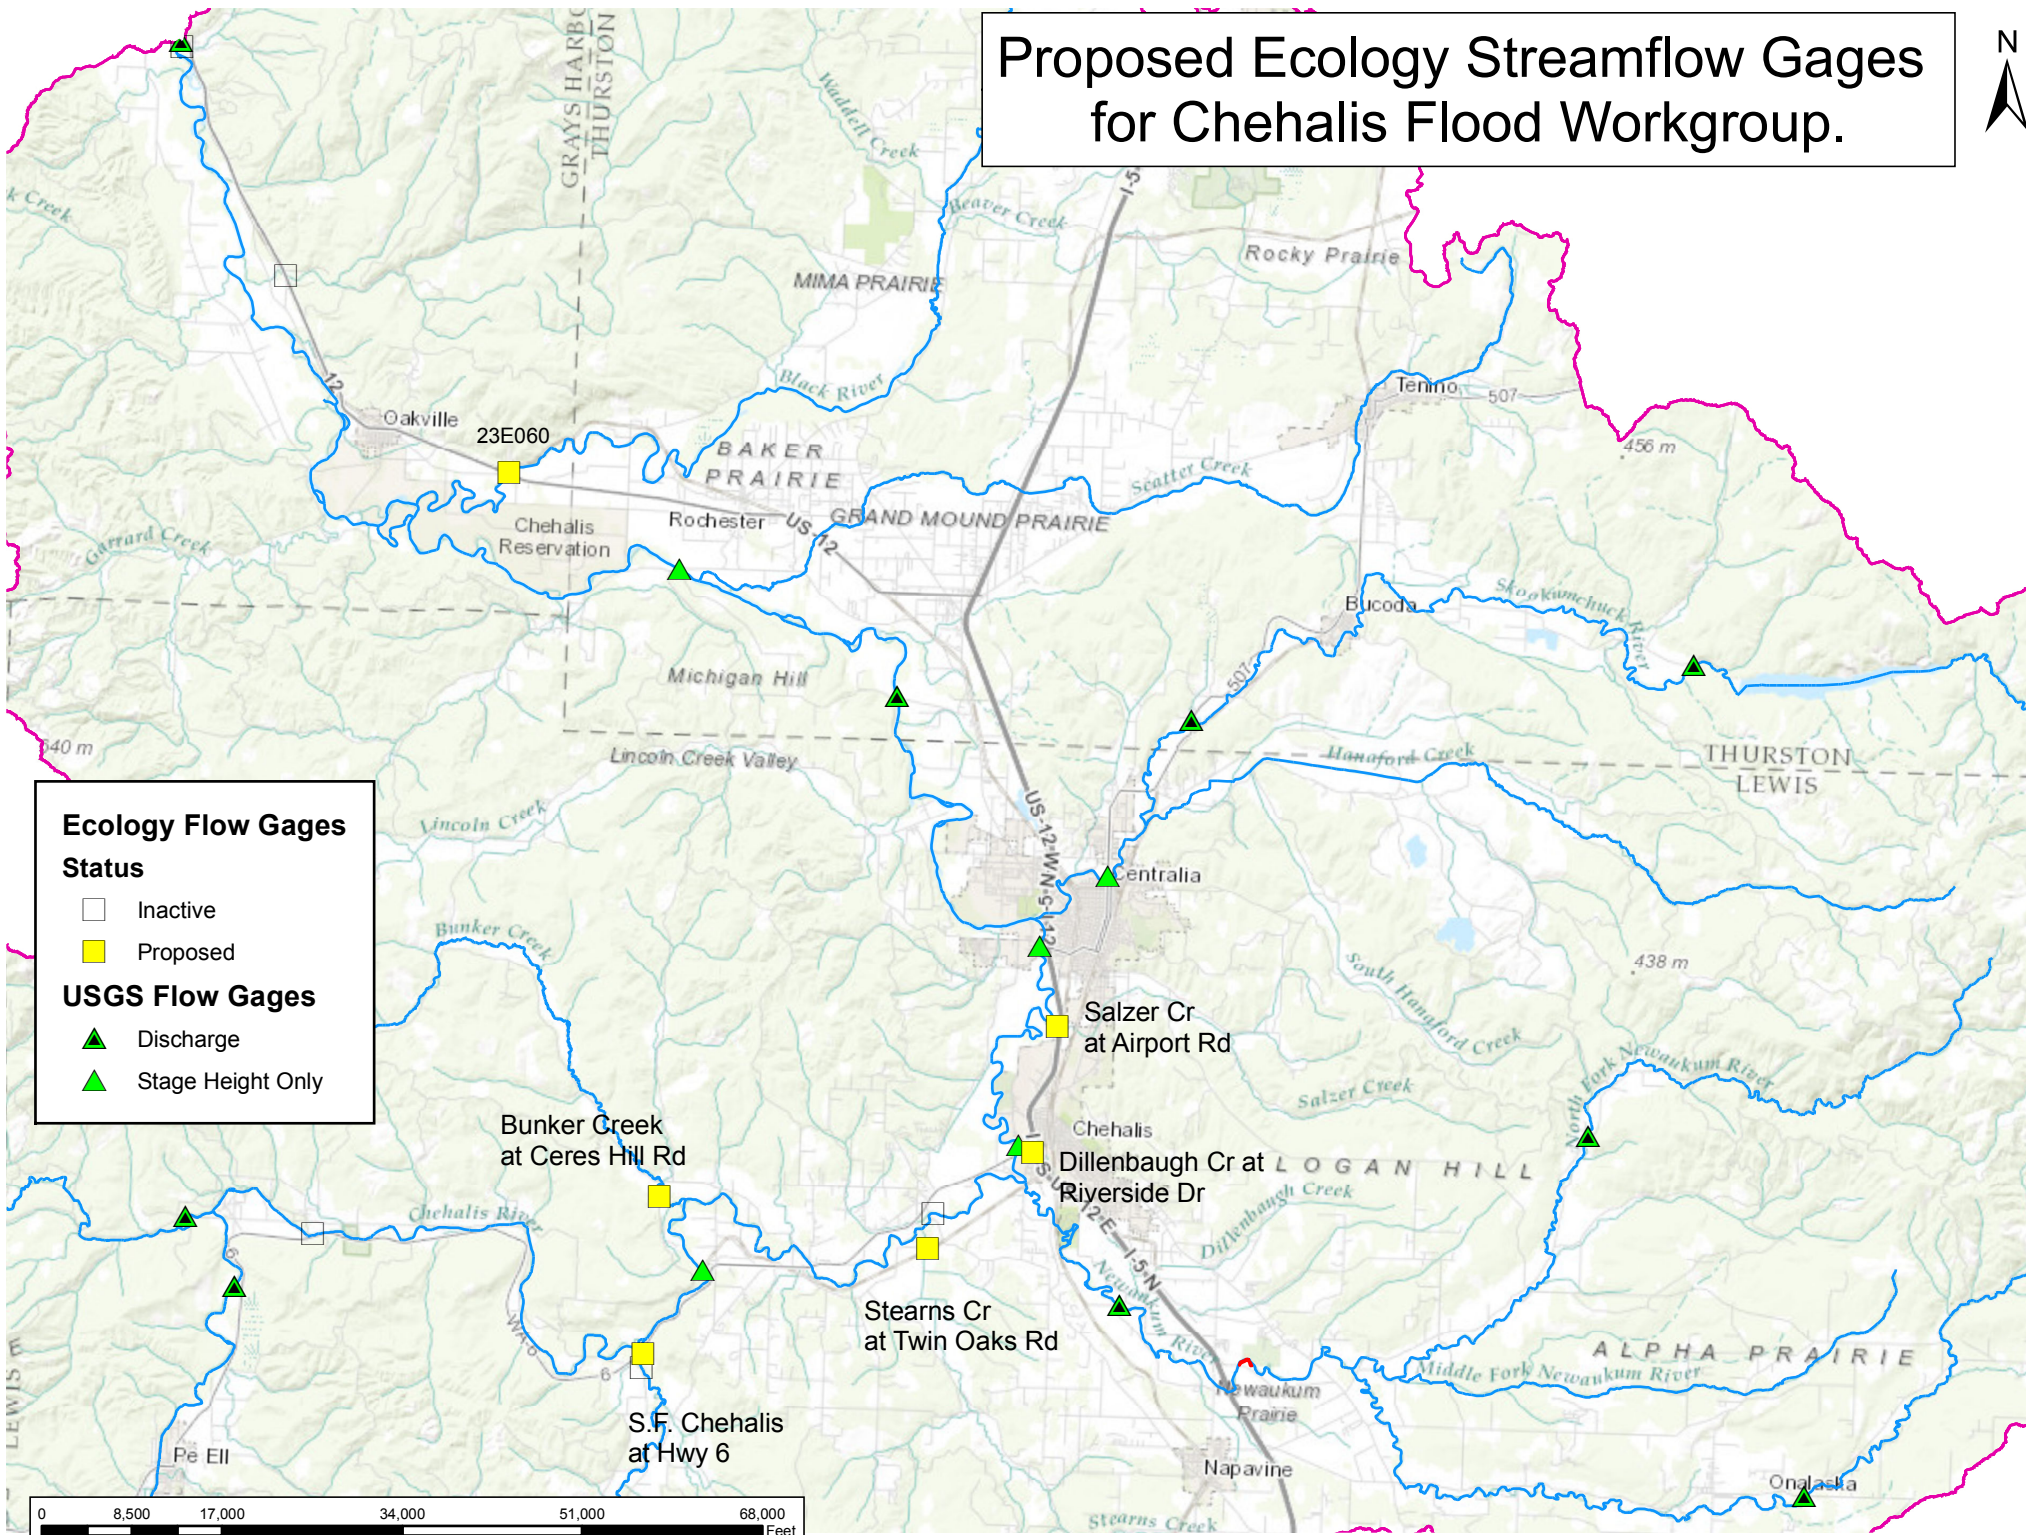

Proposed Ecology Streamflow Gages for Chehalis Flood Workgroup.

Ecology Flow Gages

Status

- Inactive
- Proposed

USGS Flow Gages

- Discharge
- Stage Height Only