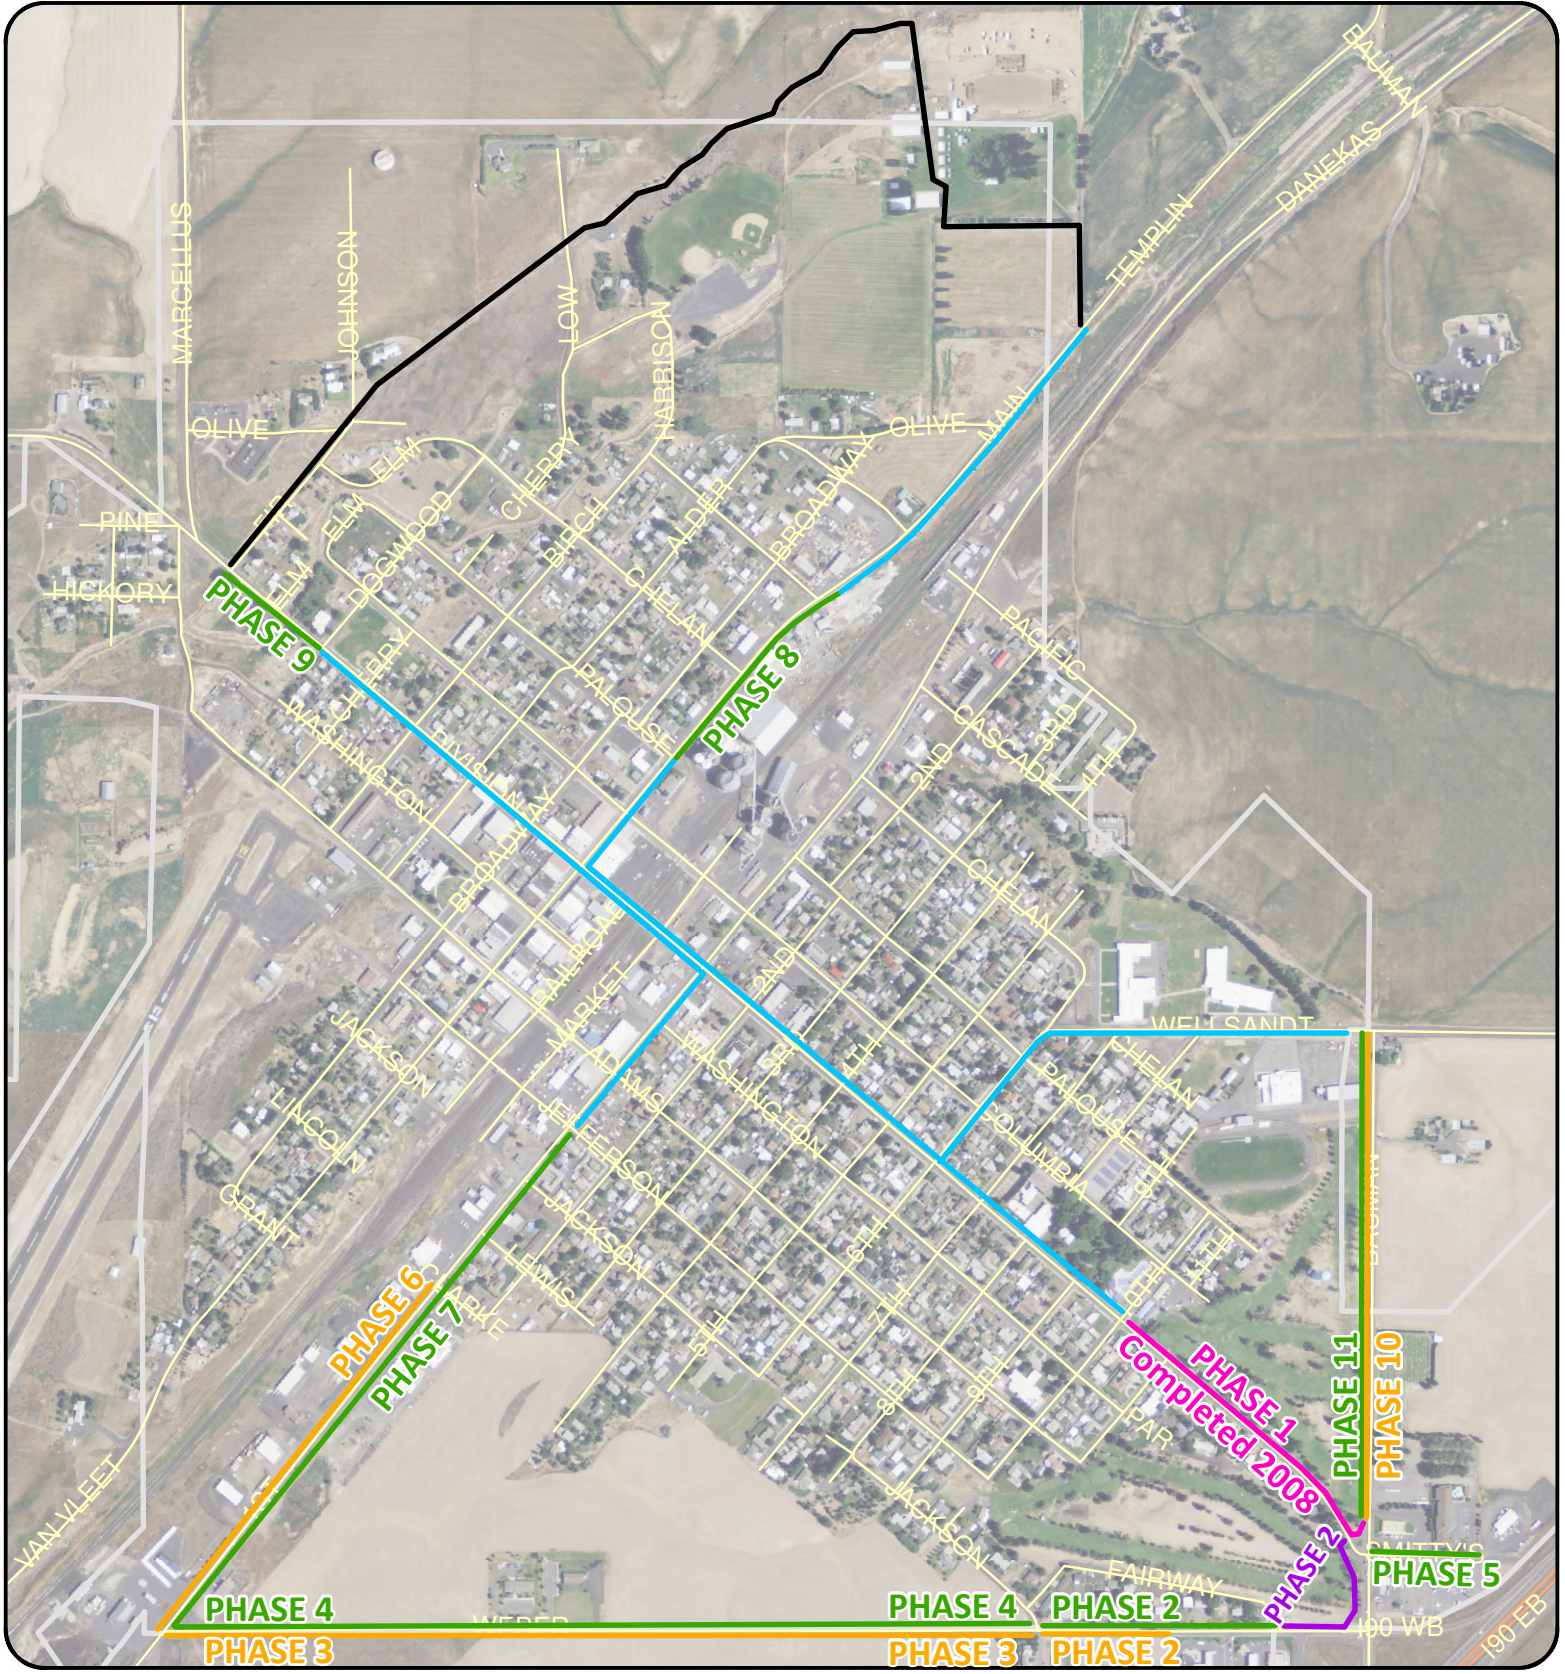

RITZVILLE WALK & BIKE PATH

 EXISTING ASPHALT PATH	 RITZVILLE CITY LIMITS
 EXISTING CONC. WALK	 ROADS & STREETS
 FUTURE CONC. WALK	
 FUTURE ASPHALT BIKE	
 FUTURE ASPHALT PATH	
 COMPLETED PHASE 1	

CREATED 2010

LEGEND