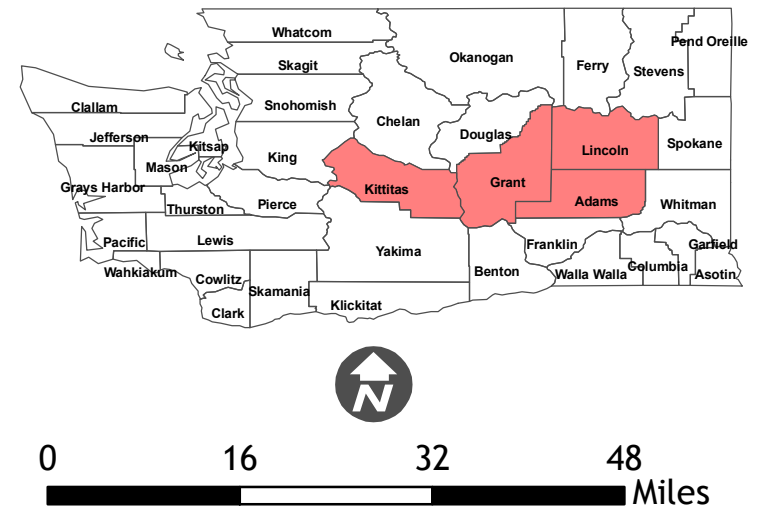

Railroad System Key

<p>Railroads</p> <ul style="list-style-type: none"> BNSF = Burlington Northern & Santa Fe CBRC = Columbia Basin Railroad Company PCC = Palouse River & Coulee City UP = Union Pacific 	<p>Abandoned Railroads</p> <ul style="list-style-type: none"> BNSF = Burlington Northern & Santa Fe MILW = Chicago, Milwaukee, St. Paul & Pacific USG = US Government
--	--

Legend

City Pop Growth (1990-2000)

- <=25%
- >=25%
- National Forest