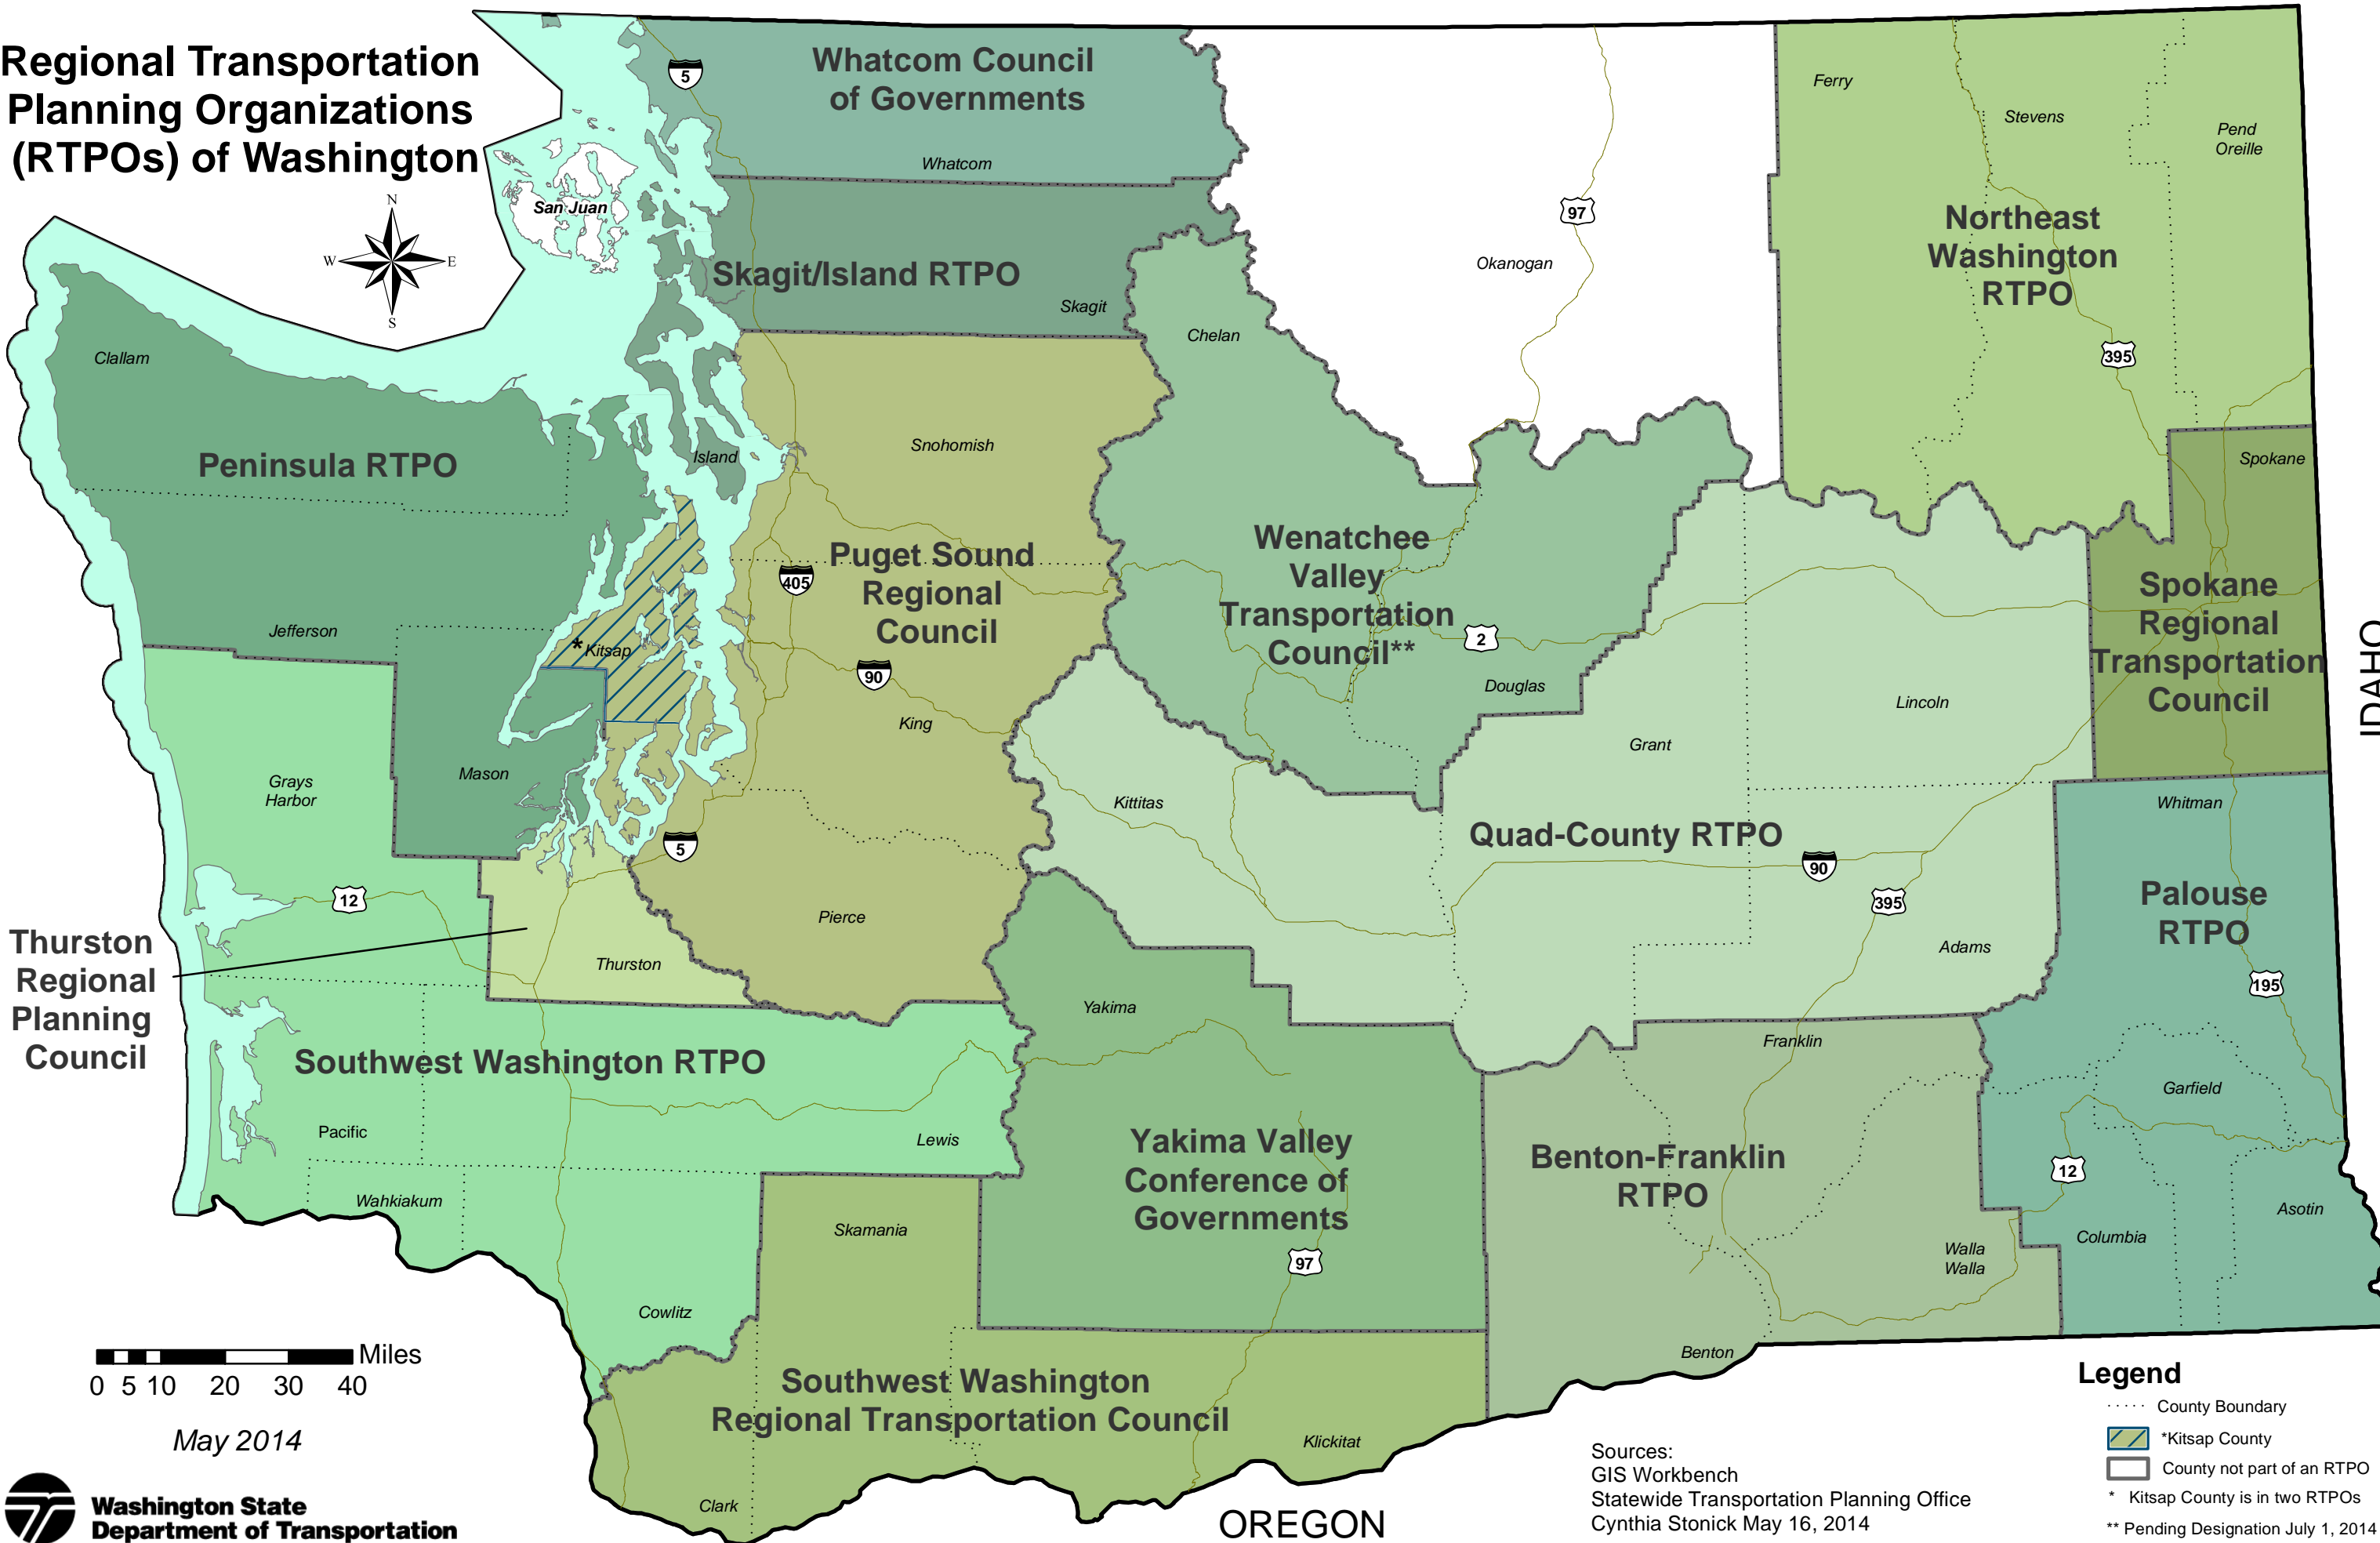

# Regional Transportation Planning Organizations (RTPOs) of Washington

Thurston Regional Planning Council

May 2014

OREGON

IDAHO

Sources:  
GIS Workbench  
Statewide Transportation Planning Office  
Cynthia Stonick May 16, 2014

### Legend

- County Boundary
- \*Kitsap County
- County not part of an RTPO
- \* Kitsap County is in two RTPOs
- \*\* Pending Designation July 1, 2014