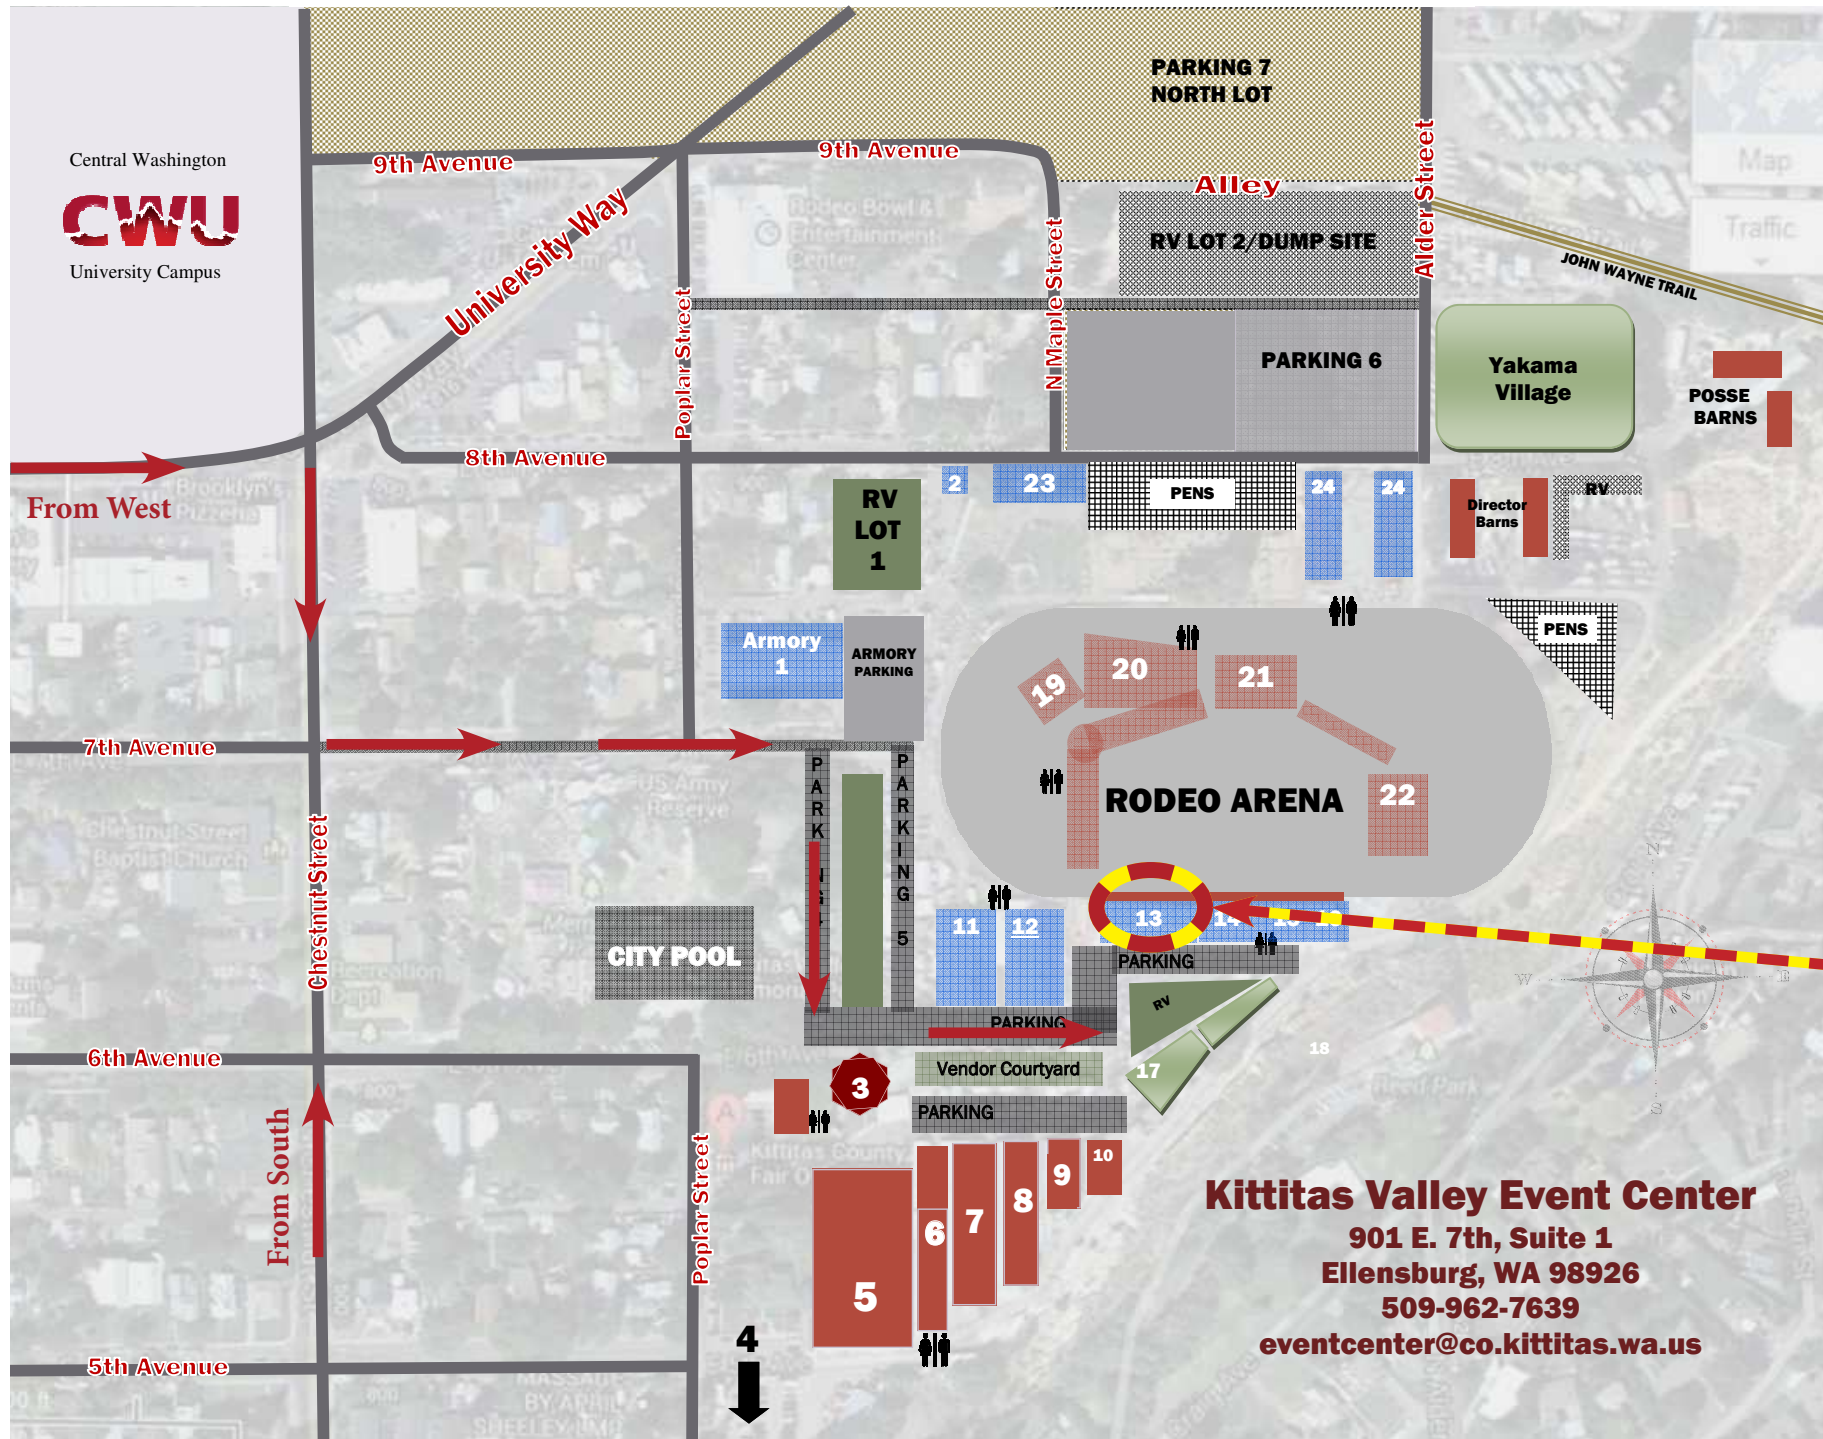

Directions

From the West:

- Take I-90 Exit 106 to Ellensburg
- At the traffic circle, take the 3rd exit onto W University Way
- Turn right onto N Chestnut St
- Turn left onto E 7th Ave
- Inside fairgrounds go to Manastash Room south of Rodeo Arena

From the South

- Take I-90 Exit 109 to Ellensburg
- Head northwest on Canyon Rd
- Continue onto S Main St
- Turn right onto W Manitoba Ave
- Turn left onto S Chestnut St
- Turn right onto E 7th Ave
- Inside fairgrounds go to Manastash Room south of Rodeo Arena

Legend

1. Event Center Office
2. Souvenir Booth
3. Gazebo
4. Maintenance Shop
5. Bloom Pavilion
6. Colockum Room
7. Swine & Cattle Barn
8. Draft Horse Barn
9. Light Horse Barn
10. Poultry/Rabbit Barn
11. Teanaway Hall
12. Umtanam Hall
13. Manastash Room
14. Heritage Center
15. Naneum Room
16. Taneum Room
17. Frontier Village
18. Hunt Memorial Dog Arena
19. Rodeo Concession Stand
20. Behind The Chutes
21. Buckaroo Stands
22. Gold Buckle
23. 8th Ave. Ticket Office
24. Western Town

Kittitas Valley Event Center

901 E. 7th, Suite 1
 Ellensburg, WA 98926
 509-962-7639

eventcenter@co.kittitas.wa.us

www.co.kittitas.wa.us/kvec/