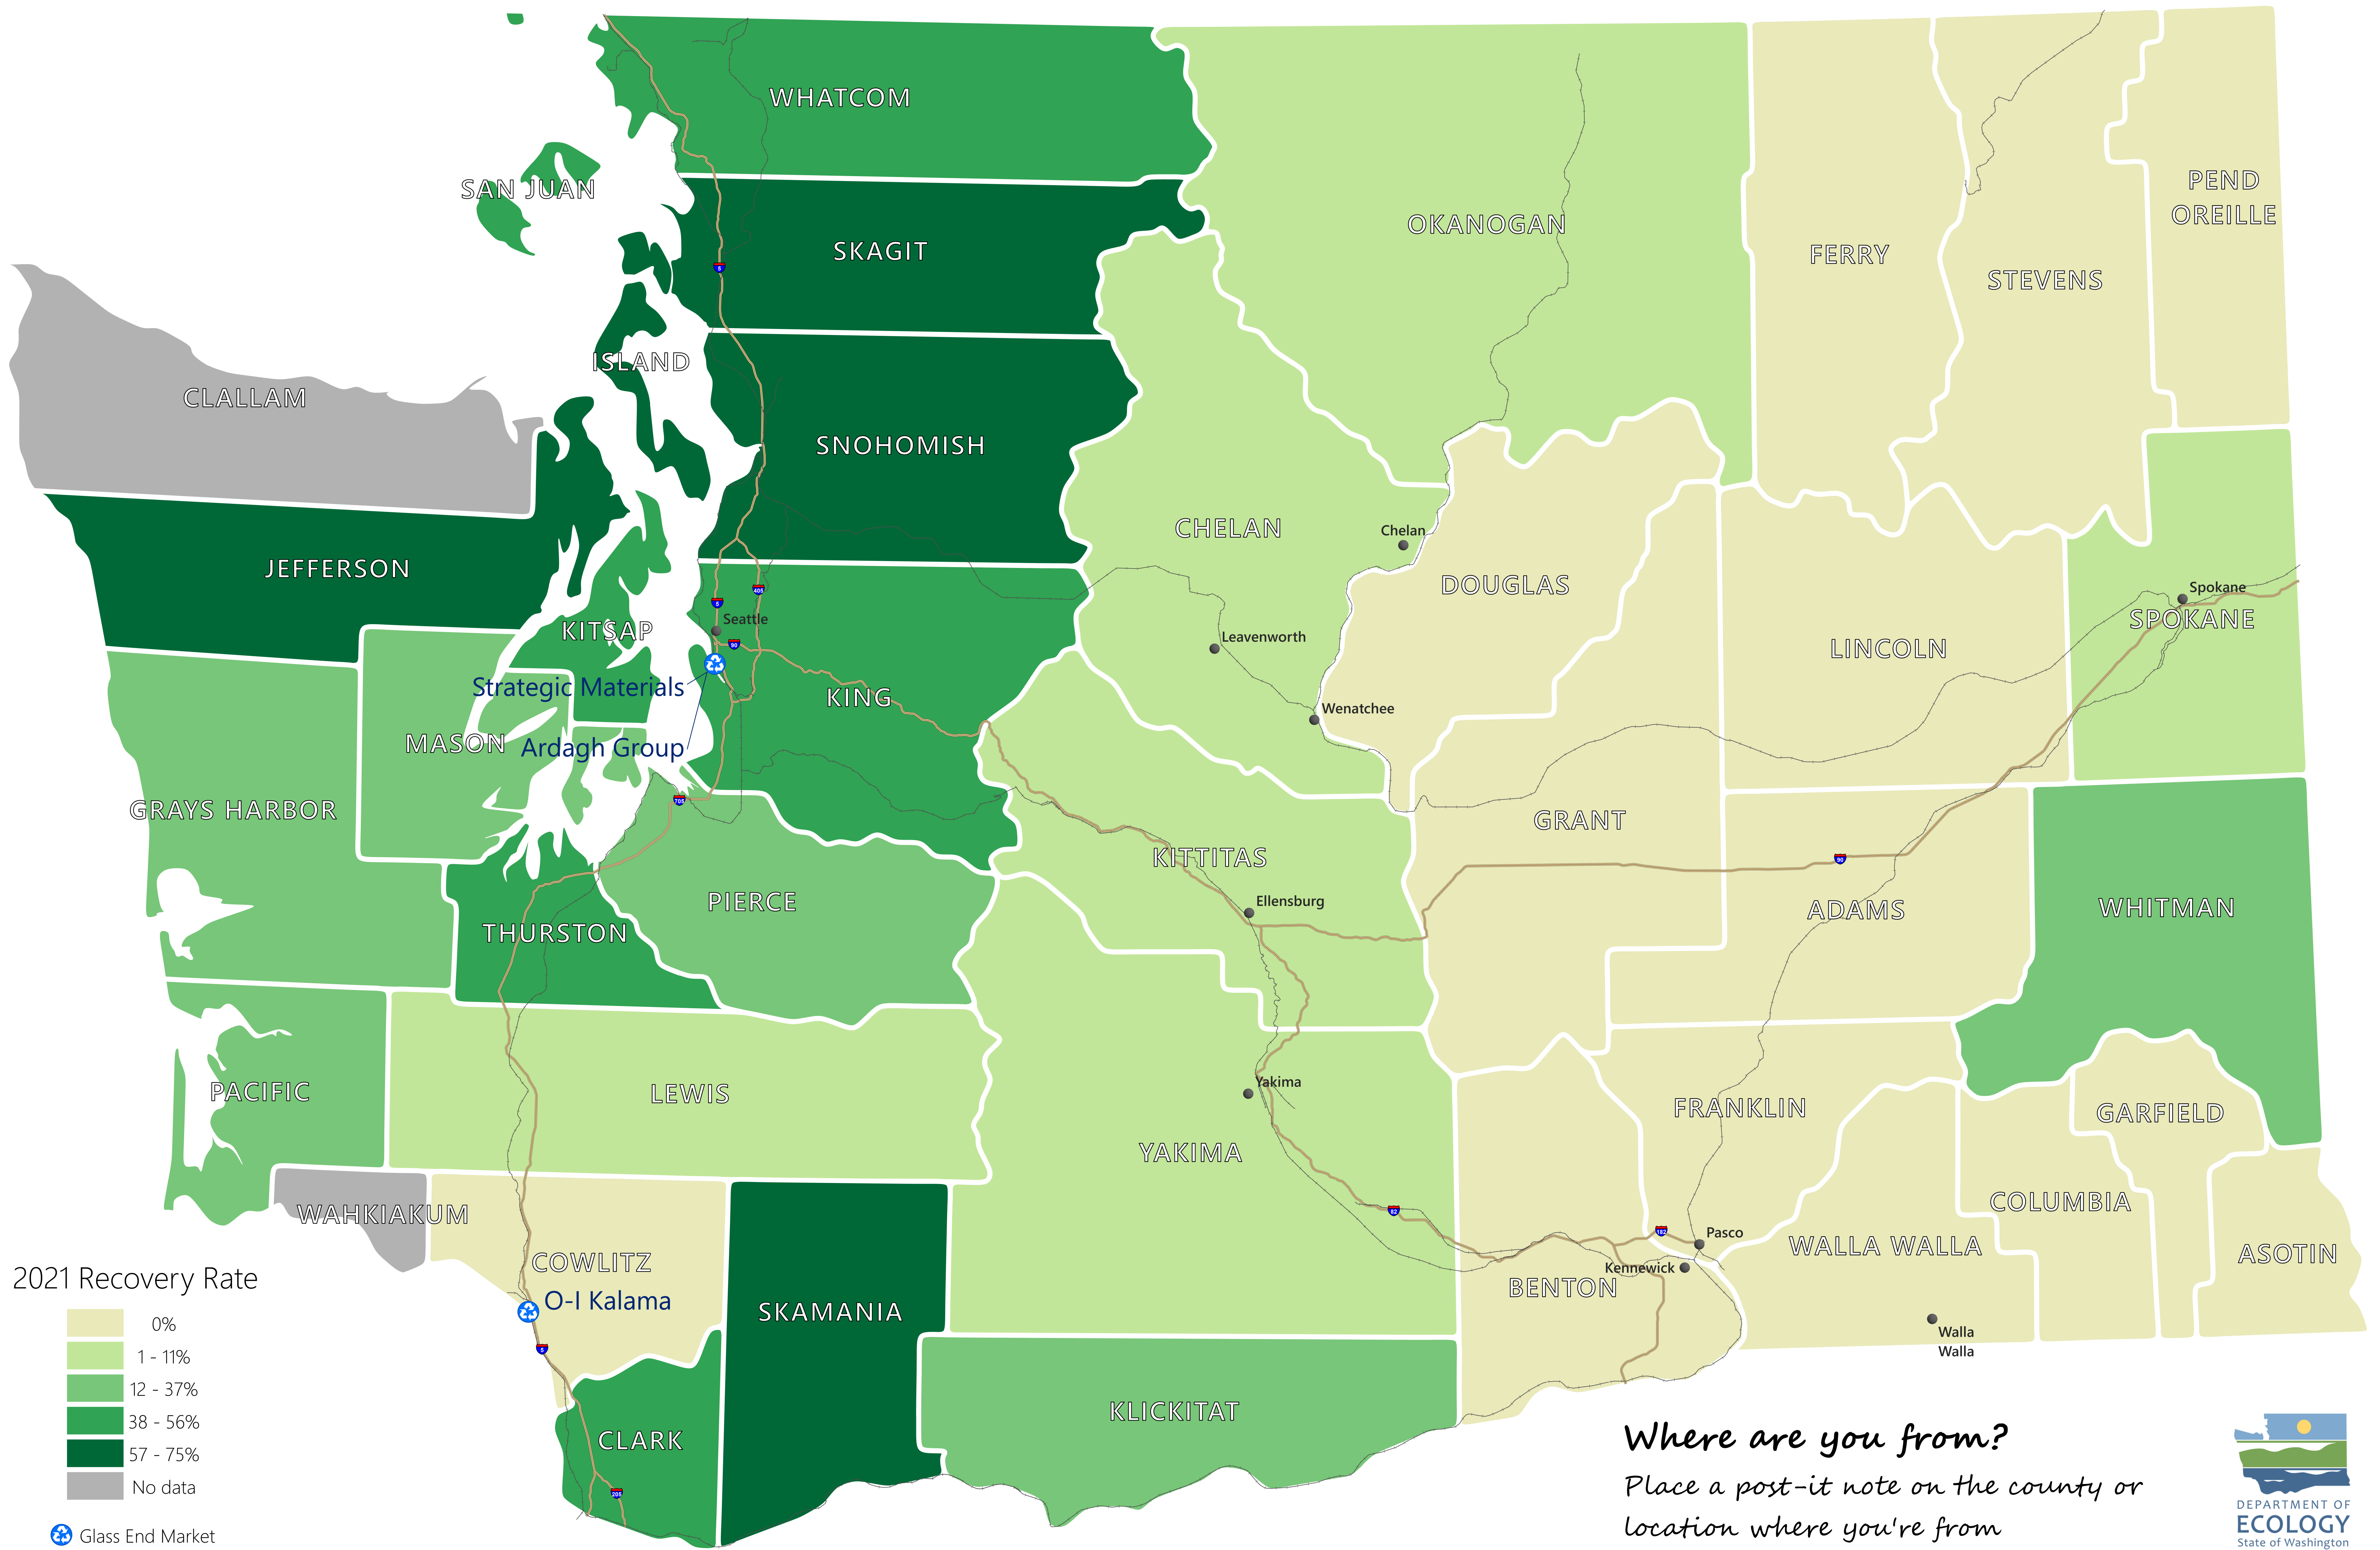

# WASHINGTON STATE GLASS RECOVERY RATE BY COUNTY

*Where are you from?  
Place a post-it note on the county or  
location where you're from*

Glass End Market