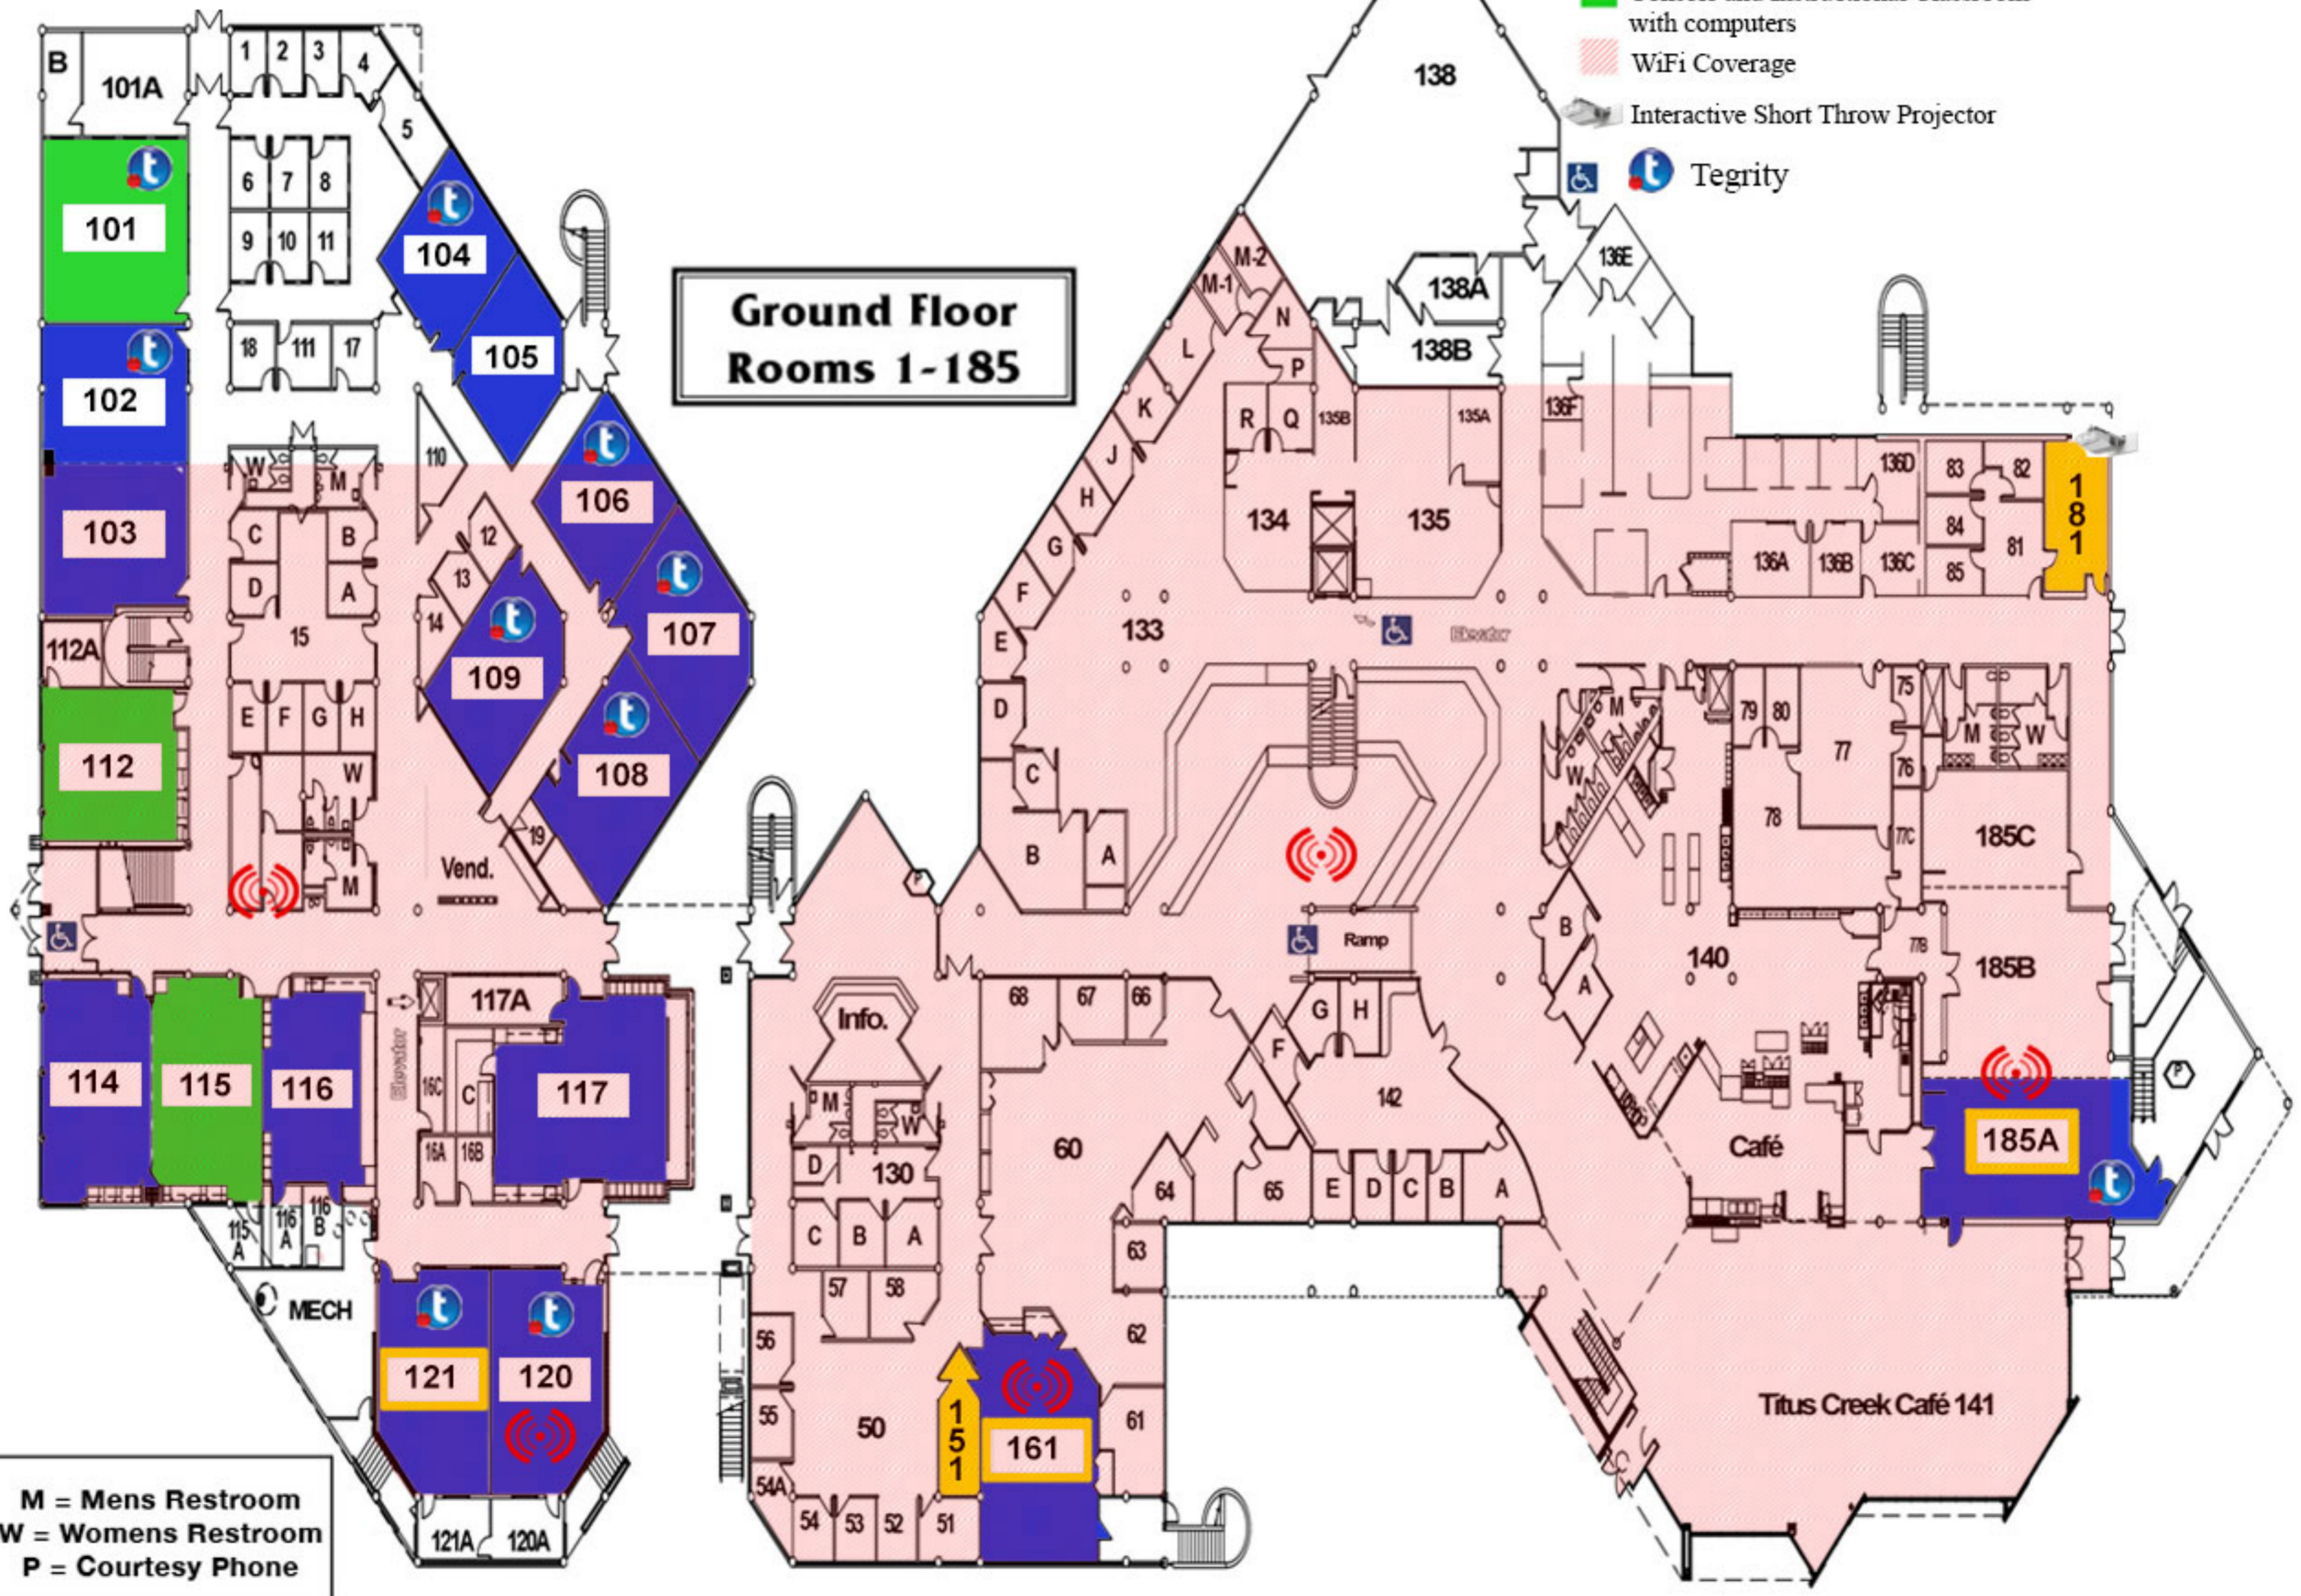

Main Building (D) Rooms 1-282

- ITV Rooms
- Open Computer Lab
- Teacher Console Only
- Console and Instructional Classroom with computers
- WiFi Coverage
-  Interactive Short Throw Projector
-  Tegrity

Ground Floor Rooms 1-185

M = Mens Restroom
W = Womens Restroom
P = Courtesy Phone